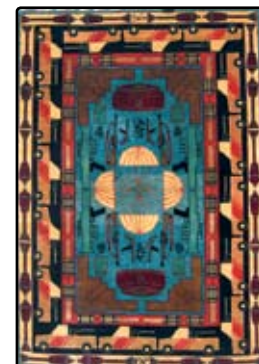

DOUG PARRY | SEATTLE
"Aside: Clown-Dad" | oil/ canvas
77x99" | 2006
<http://DougParry.Neolimages.net>
art101brooklyn.com | 718.302-2242

WARRUG | NYC
"Daisy Cutters"
vegetable dye & hand knotted pile
4x7" | 2003 | www.warrug.com